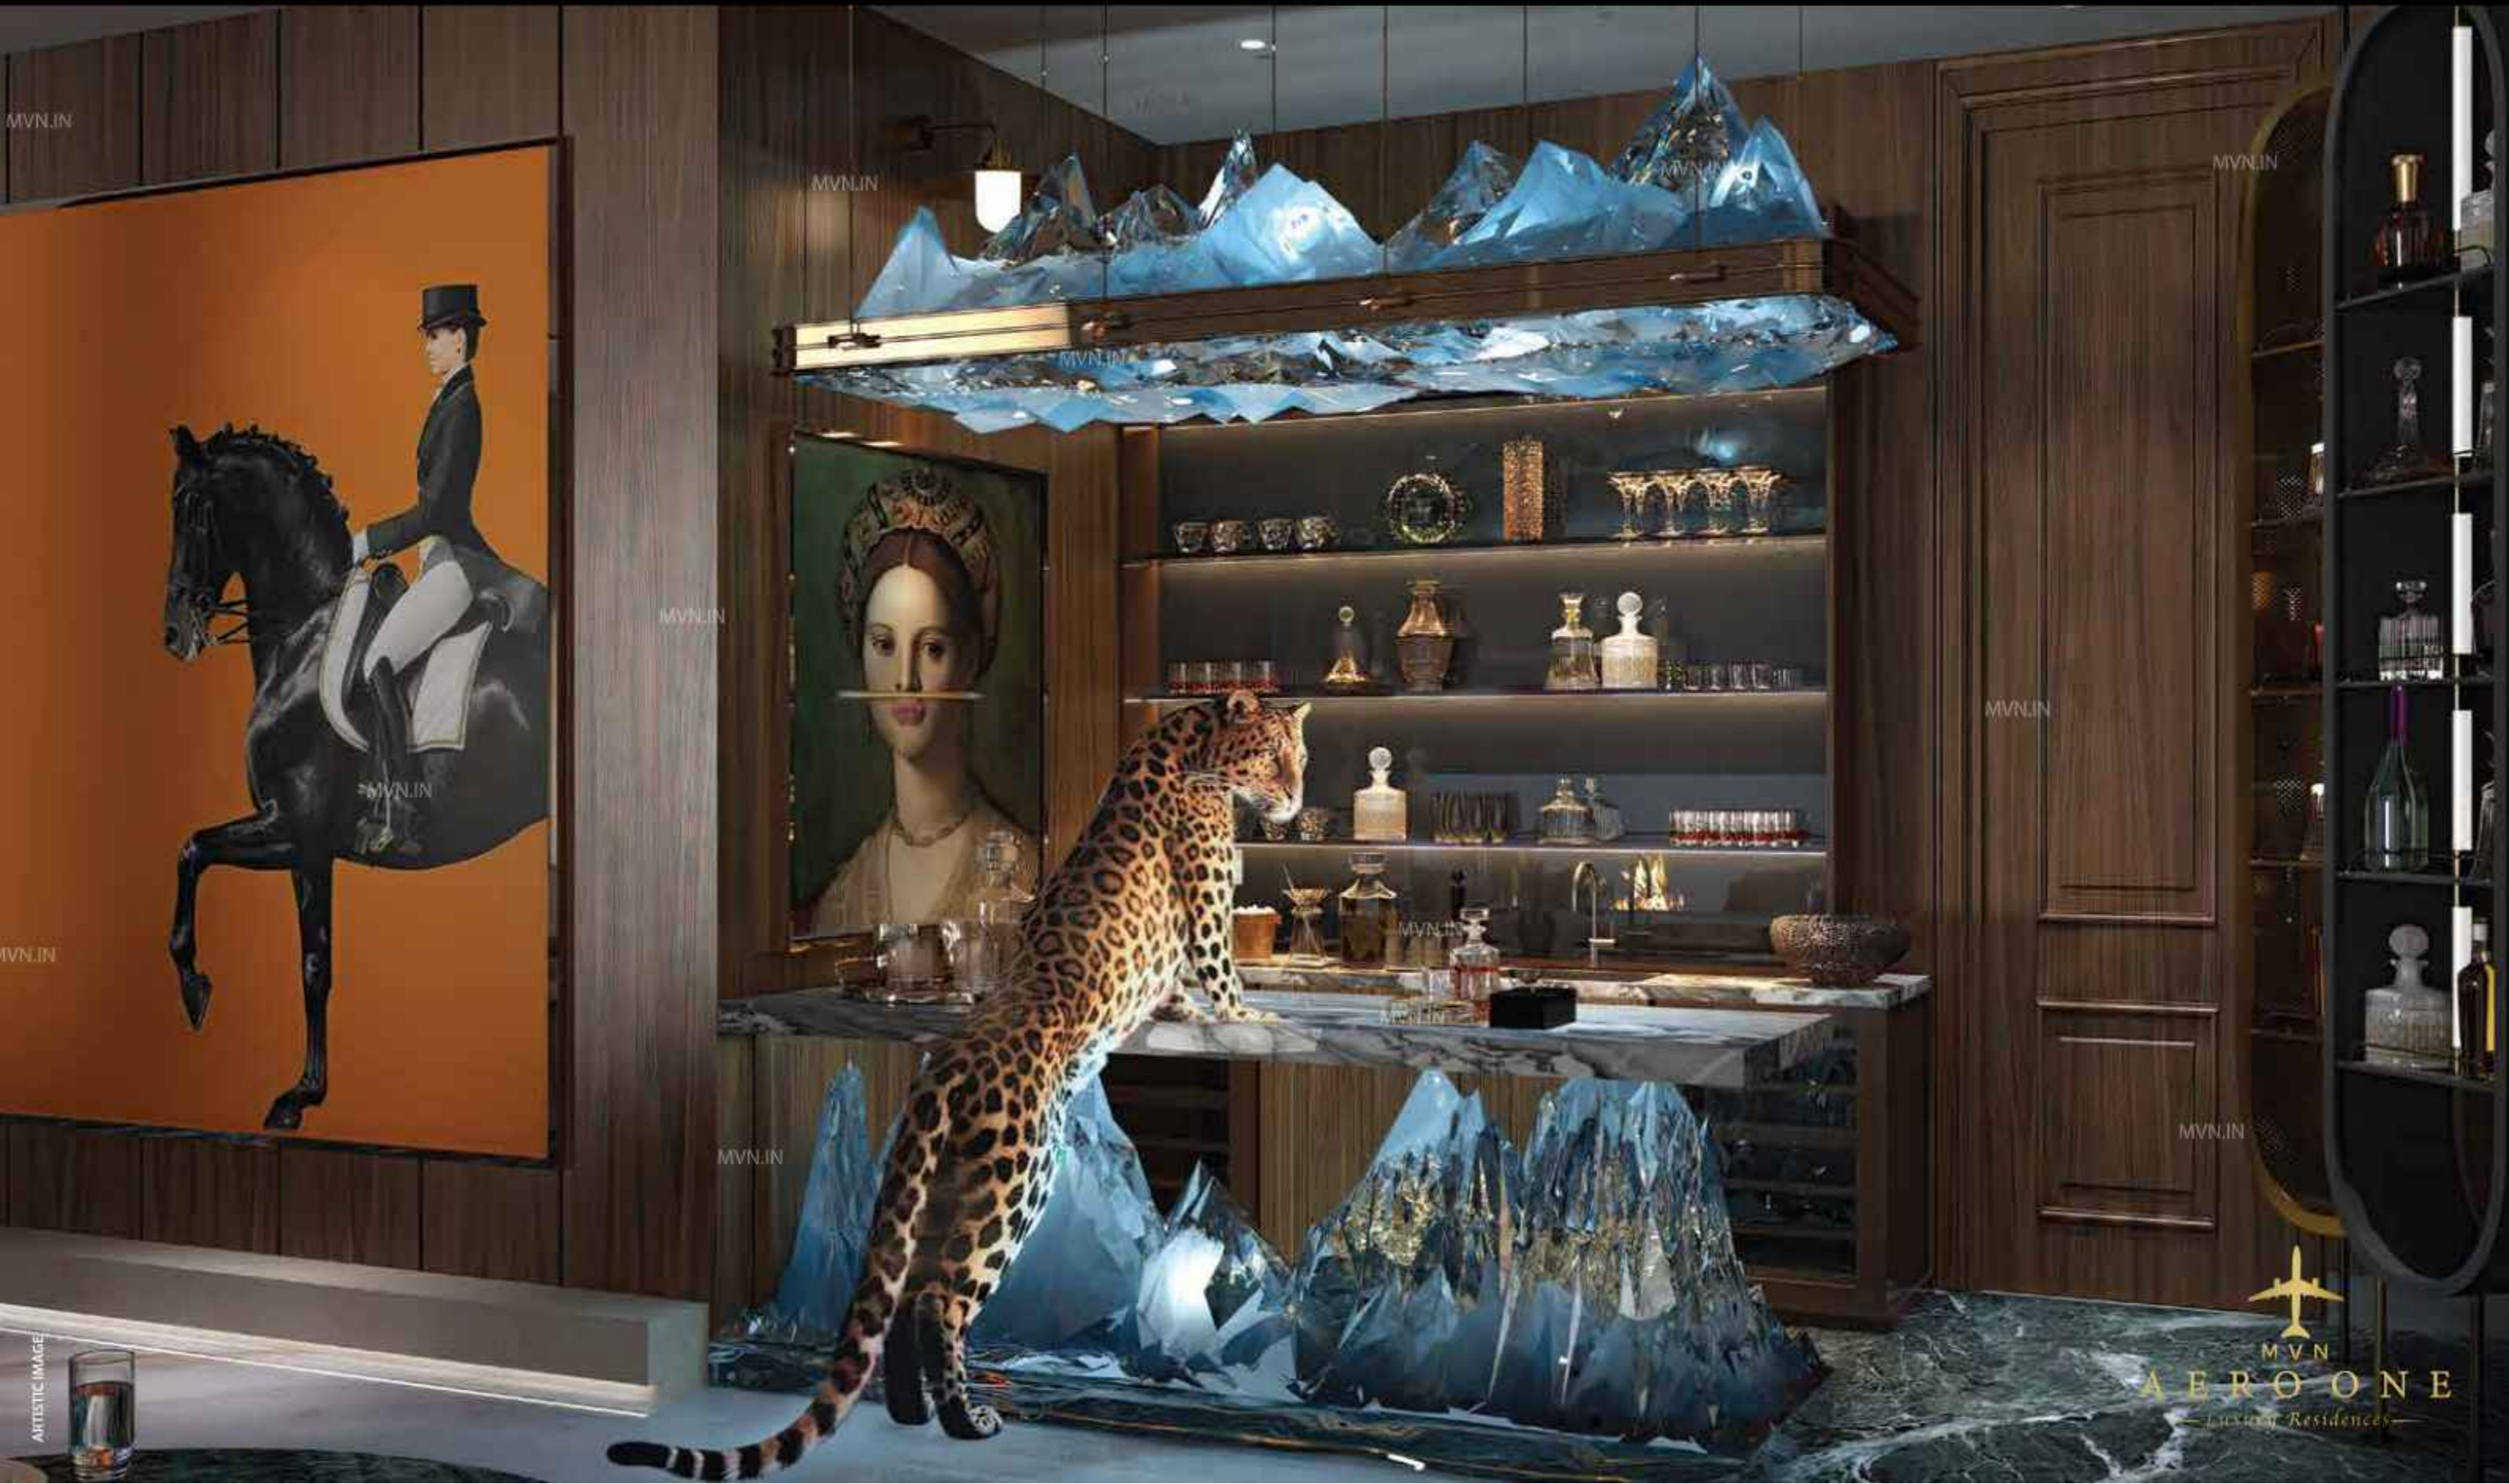

ELEVATE THE OPULENCE
WITH 13.5 FT HIGH CHANDELIER CEILING

ARTISTIC IMAGE

LIVE. LAUGH. LOUNGE.
YOUR LEISURE.
YOUR WAY.

ARTISTIC IMAGE

AERONE
www.aerone.com

SOCIALISE THE ITALIAN WAY AT YOUR
EXCLUSIVE CUCINA KITCHEN